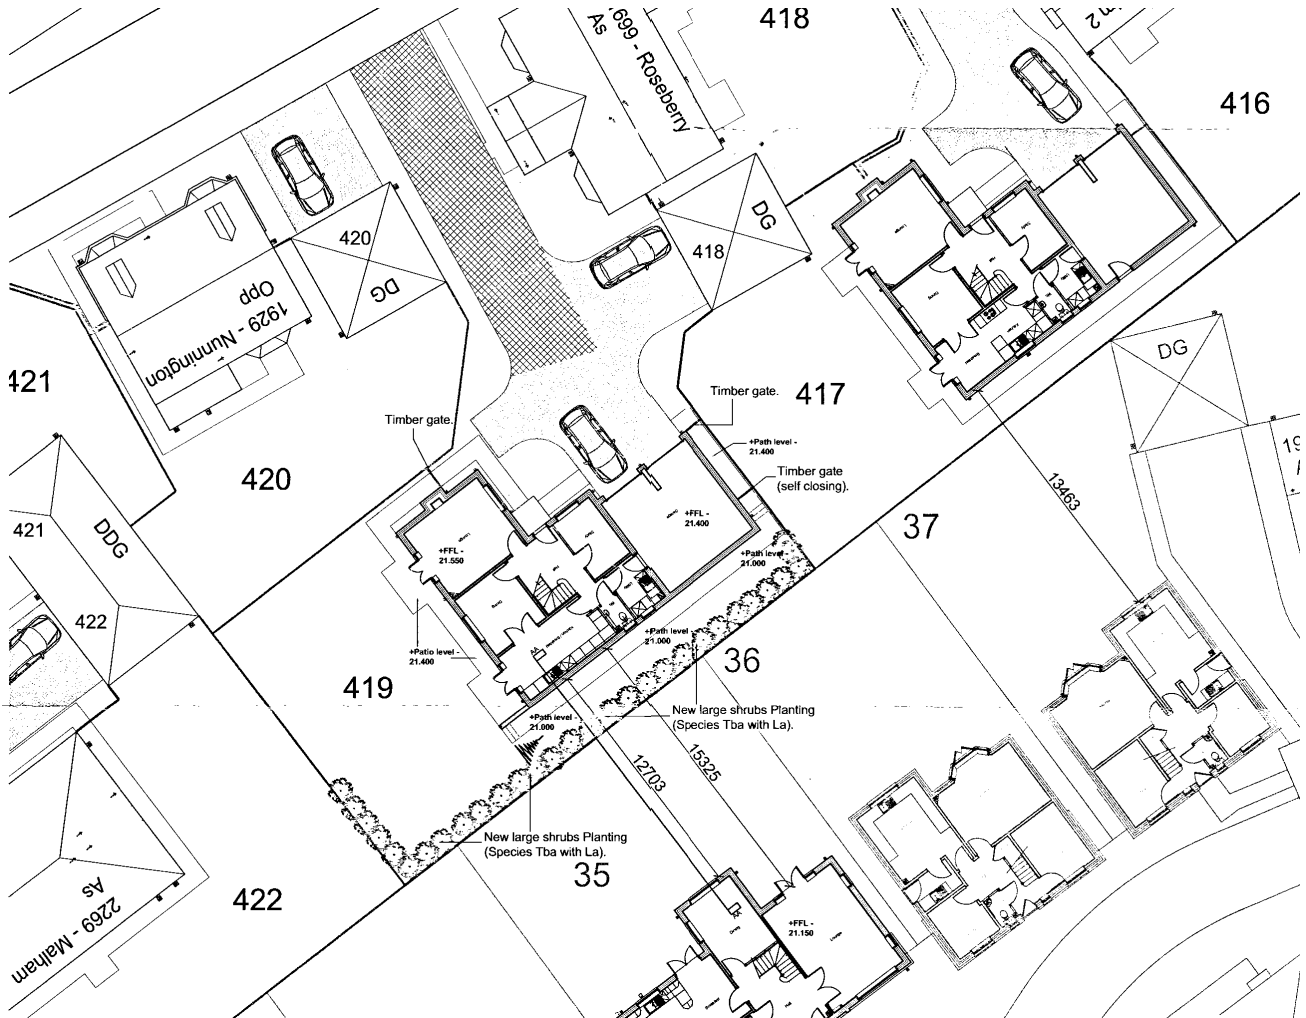

Site Location Plan

08/0693/VARY
 Portus Bar, Ingleby Barwick, Stockton On Tees
 Appendix ref. 1

Site Layout Plan

Detail

12703

PROPOSED SECTION AA.

00/0003/-
 STOKTON DISTRICT COUNCIL
 DEPOSITED PLAN
 - 1 MAY 2008
 SUPERSEDES PLAN DATED
 14 MAR 2008
 HEAD OFE PLANNING & ENV

Legend