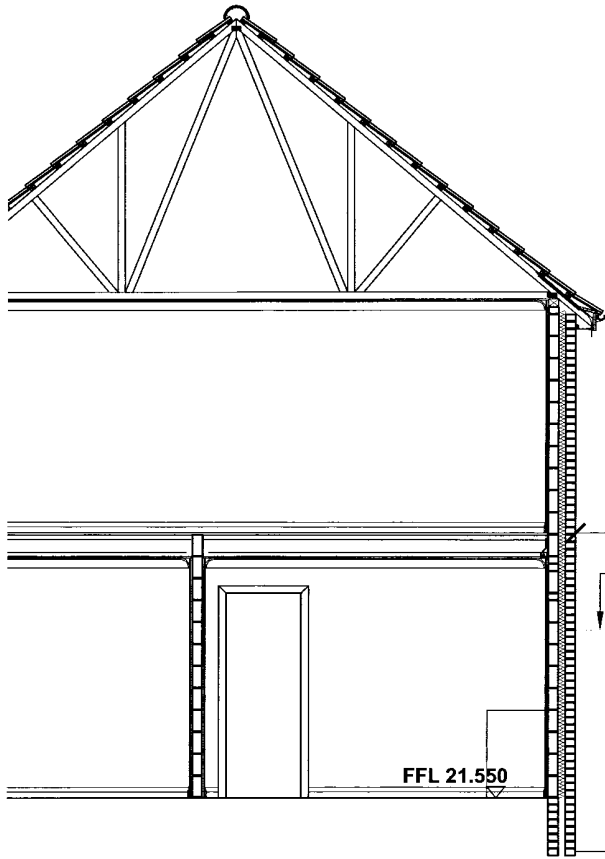

Site Location Plan

08/0693/VARY
 Portus Bar, Ingleby Barwick, Stockton On Tees
 Appendix ref. 1

Site Layout Plan

Detail

12703

PROPOSED SECTION AA.

00/0003/-
 STOKTON DISTRICT COUNCIL
 DEPOSITED PLAN
 - 1 MAY 2008
 SUPERSEDES PLAN DATED
 14 MAR 2008
 HEAD OFE PLANNING & ENV

Legend