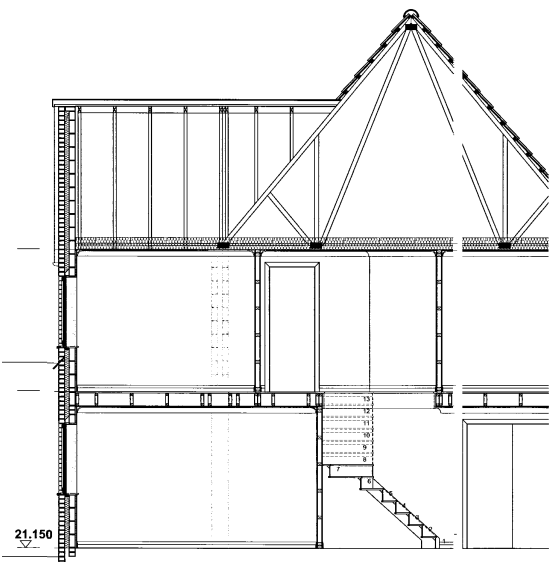

Site Location Plan

08/0693/VARY
 Portus Bar, Ingleby Barwick, Stockton On Tees
 Appendix ref. 1

Site Layout Plan

Detail

12703

PROPOSED SECTION AA.

00/0003/-
 STOKTON DISTRICT COUNCIL
 DEPOSITED PLAN
 - 1 MAY 2008
 SUPERSEDES PLAN DATED
 14 MAR 2008
 HEAD OFE PLANNING & ENV

Legend