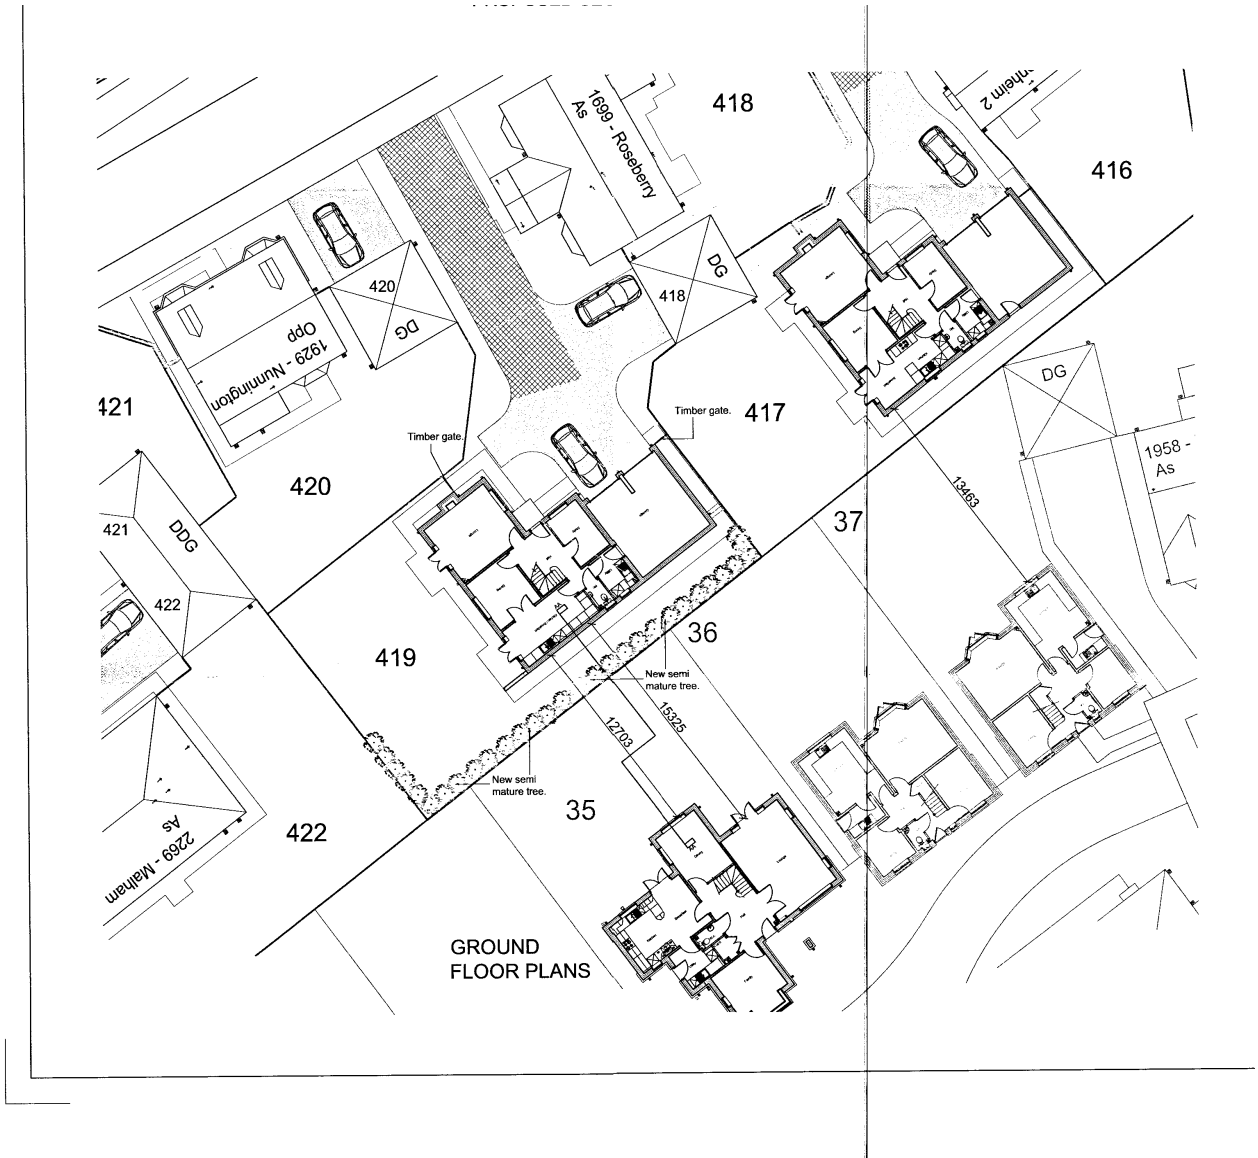

Site Location Plan

08/0693/VARY
 Portus Bar, Ingleby Barwick, Stockton On Tees
 Appendix ref. 1

Site Layout Plan

Detail

12703

PROPOSED SECTION AA.

00/0003/-
 STOKTON DISTRICT COUNCIL
 DEPOSITED PLAN
 - 1 MAY 2008
 SUPERSEDES PLAN DATED
 14 MAR 2008
 HEAD OFE PLANNING & ENV

Legend