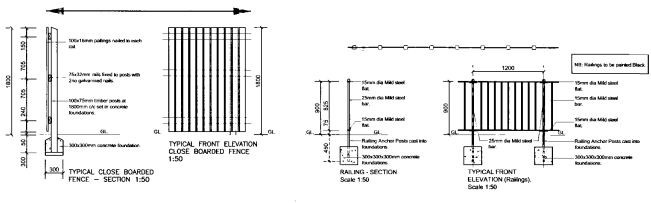

Site Location Plan

08/0693/VARY
 Portus Bar, Ingleby Barwick, Stockton On Tees
 Appendix ref. 1

Site Layout Plan

Detail

12703

PROPOSED SECTION AA.

00/0003/-
 STOKTON DISTRICT COUNCIL
 DEPOSITED PLAN
 - 1 MAY 2008
 SUPERSEDES PLAN DATED
 14 MAR 2008
 HEAD OFE PLANNING & ENV