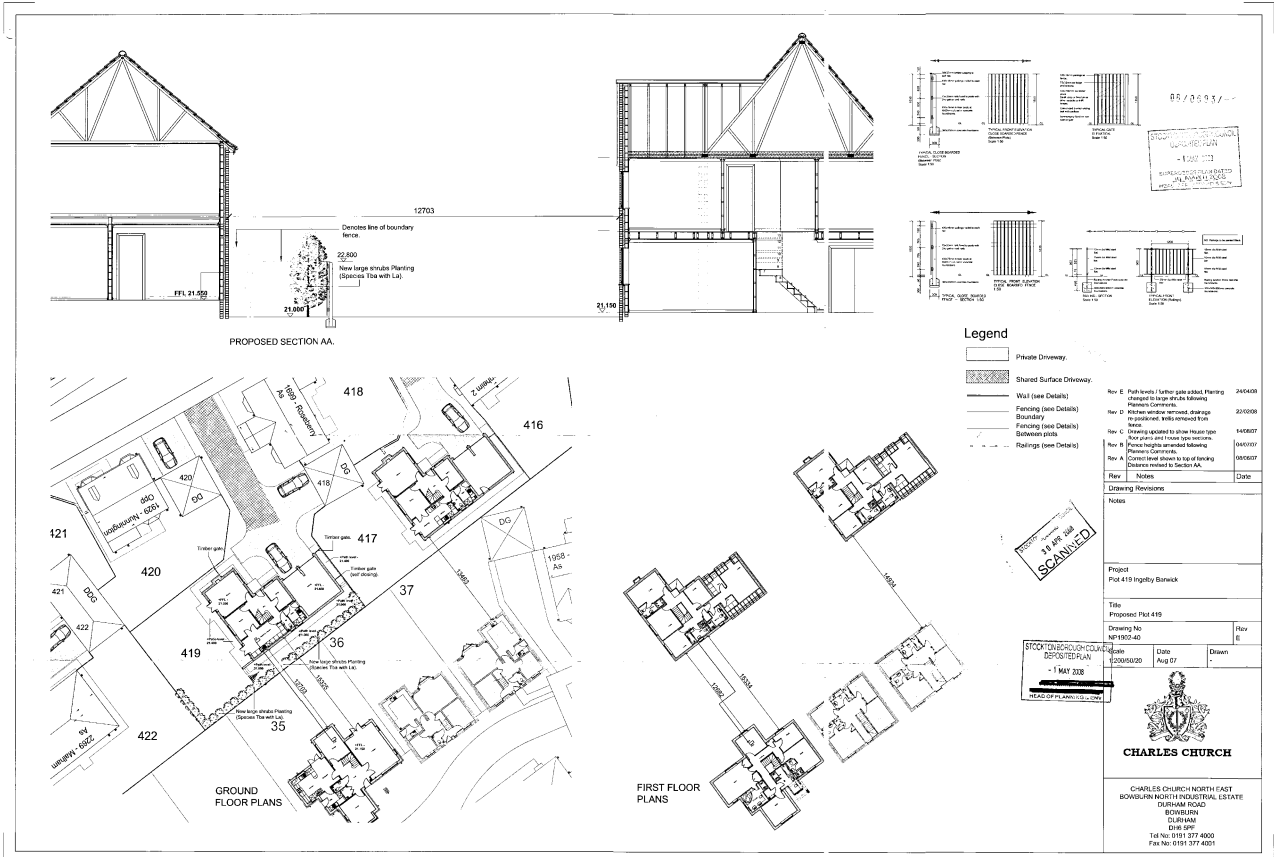

Site Location Plan

08/0693/VARY
 Portus Bar, Ingleby Barwick, Stockton On Tees
 Appendix ref. 1

Site Layout Plan

Detail

12703

PROPOSED SECTION AA.

00/0003/-
 STOKTON DISTRICT COUNCIL
 DEPOSITED PLAN
 - 1 MAY 2008
 SUPERSEDES PLAN DATED
 14 MAR 2008
 HEAD OFE PLANNING & ENV

Legend