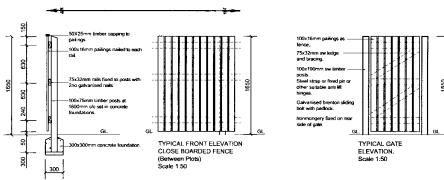

Site Location Plan

08/0693/VARY
 Portus Bar, Ingleby Barwick, Stockton On Tees
 Appendix ref. 1

Site Layout Plan

Detail

12703

PROPOSED SECTION AA.

00/0003/-
 STOKTON DISTRICT COUNCIL
 DEPOSITED PLAN
 - 1 MAY 2008
 SUPERSEDES PLAN DATED
 14 MAR 2008
 HEAD OFE PLANNING & ENV