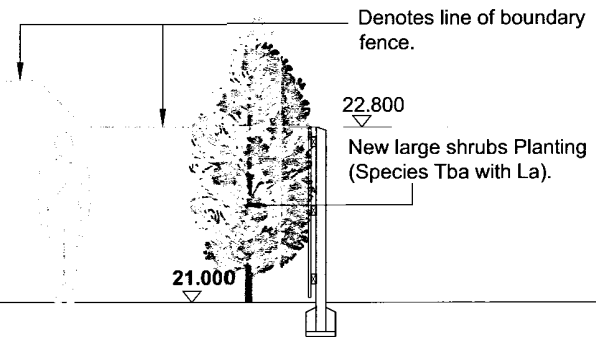

Site Location Plan

08/0693/VARY
 Portus Bar, Ingleby Barwick, Stockton On Tees
 Appendix ref. 1

Site Layout Plan

Detail

12703

PROPOSED SECTION AA.

00/0003/-
 STOKTON DISTRICT COUNCIL
 DEPOSITED PLAN
 - 1 MAY 2008
 SUPERSEDES PLAN DATED
 14 MAR 2008
 HEAD OFE PLANNING & ENV